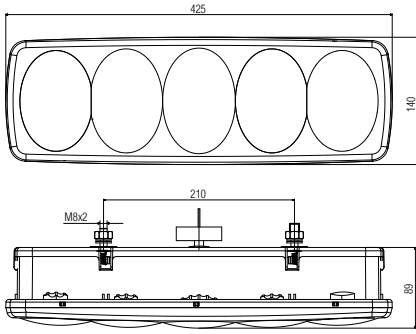

Sinyal  
Signal

Stop  
Stop

Pozisyon + Refleks  
Position + Reflex

Geri Vites  
Reverse

Sis  
Fog

## Unistop 1®

Araç arka aydınlatma / Vehicle rear lighting  
Ece onaylı / Ece homologated

Ürün No Product No	Servis No (Ampüllü) Service No (With Bulb)	Volt Voltage	Fonksiyon Functions	Ampul Bulb	Araç Soket Vehicle Socket	Koli Standartı (Adet/Piece)
12172E	12172F	12 V	Sis (Fog) Geri Vites (Reverse) Pozisyon (Position) Stop (Stop) Sinyal (Signal) Refleks (Reflex)	P21W / R5W	TYCO (AMP) 4-1437710-1	21