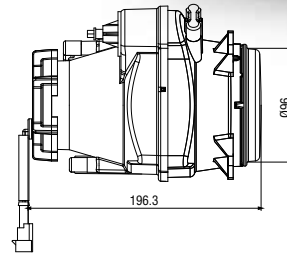

Cadface® Merceklı Kısa Hüzme Far + Pozisyon (Ledli) Projected Low Beam + Positioning (With Led)

Araç ön aydınlatma / Vehicle front lighting
Ece onaylı / Ece homologated

Ürün No Product No	Servis No (Ampüllü) Service No. (With Bulb)	Volt Voltage	Ayar Tipi Adjustment Type	Lens Tipi Lens Type	Ampul Bulb	Araç Soket Vehicle Socket	Koli Standartı (Adet/Piece)
12599E	12599F	12 V	Manuel (Manual)	PC Lens (PC Lens)	H1 55W LED	TYCO (AMP) 282080-1	12
12601E	12601F	12 V	Ayar Motorlu (With Leveling Acuator)				12

Cadface® Merceklı Kısa Hüzme Far + Pozisyon (Ledli/Siyah Çerçevesli) Projected Low Beam + Positioning (With Led/Black Frame)

Araç ön aydınlatma / Vehicle front lighting
Ece onaylı / Ece homologated

Ürün No Product No	Servis No (Ampüllü) Service No. (With Bulb)	Volt Voltage	Ayar Tipi Adjustment Type	Cam Tipi Glass Type	Ampul Bulb	Araç Soket Vehicle Socket	Koli Standartı (Adet/Piece)
15218E	15218F	12V	Manuel (Manual)	Çizgisiz (Without Stripe)	H1 55W LED	TYCO(AMP) 282080-1	12
15219E	15219F	24V			H1 70W LED		12
15220E	15220F	12V	Ayar Motorlu (With Leveling Acuator)		H1 55W LED		12
15221E	15221F	24V			H1 70W LED		12