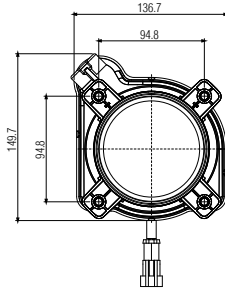

Cadface® Merceklı Kısa Hüzme Far + Pozisyon (Ledli) Projected Low Beam + Positioning (With Led)

Araç ön aydınlatma / Vehicle front lighting
Ece onaylı / Ece homologated

Ürün No Product No	Servis No (Ampüllü) Service No. (With Bulb)	Volt Voltage	Ayar Tipi Adjustment Type	Lens Tipi Lens Type	Ampul Bulb	Araç Soket Vehicle Socket	Koli Standartı (Adet/Piece)
12599E	12599F	12 V	Manuel (Manual)	PC Lens (PC Lens)	H1 55W LED	TYCO (AMP) 282080-1	12
12601E	12601F	12 V	Ayar Motorlu (With Leveling Acuator)				12

Cadface® Merceklı Kısa Hüzme Far + Pozisyon (Ledli/Siyah Çerçevesli) Projected Low Beam + Positioning (With Led/Black Frame)

Araç ön aydınlatma / Vehicle front lighting
Ece onaylı / Ece homologated

Ürün No Product No	Servis No (Ampüllü) Service No. (With Bulb)	Volt Voltage	Ayar Tipi Adjustment Type	Cam Tipi Glass Type	Ampul Bulb	Araç Soket Vehicle Socket	Koli Standartı (Adet/Piece)
15218E	15218F	12V	Manuel (Manual)	Çizgisiz (Without Stripe)	H1 55W LED	TYCO(AMP) 282080-1	12
15219E	15219F	24V			H1 70W LED		12
15220E	15220F	12V	Ayar Motorlu (With Leveling Acuator)		H1 55W LED		12
15221E	15221F	24V			H1 70W LED		12