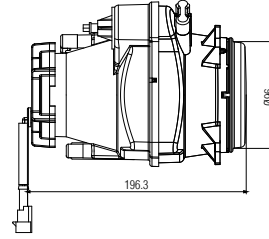

Cadface® Merceklı Kısa Hüzme Far + Pozisyon (Ledli) Projected Low Beam + Positioning (With Led)

Araç ön aydınlatma / Vehicle front lighting
Ece onaylı / Ece homologated

Ürün No Product No	Servis No (Ampüllü) Service No. (With Bulb)	Volt Voltage	Ayar Tipi Adjustment Type	Lens Tipi Lens Type	Ampul Bulb	Araç Soket Vehicle Socket	Koli Standartı (Adet/Piece)
12599E	12599F	12 V	Manuel (Manual)	PC Lens (PC Lens)	H1 55W LED	TYCO (AMP) 282080-1	12
12601E	12601F	12 V	Ayar Motorlu (With Leveling Acuator)				12

Cadface® Merceklı Kısa Hüzme Far + Pozisyon (Ledli/Siyah Çerçevesli) Projected Low Beam + Positioning (With Led/Black Frame)

Araç ön aydınlatma / Vehicle front lighting
Ece onaylı / Ece homologated

Ürün No Product No	Servis No (Ampüllü) Service No. (With Bulb)	Volt Voltage	Ayar Tipi Adjustment Type	Cam Tipi Glass Type	Ampul Bulb	Araç Soket Vehicle Socket	Koli Standartı (Adet/Piece)
15218E	15218F	12V	Manuel (Manual)	Çizgisiz (Without Stripe)	H1 55W LED	TYCO(AMP) 282080-1	12
15219E	15219F	24V			H1 70W LED		12
15220E	15220F	12V	Ayar Motorlu (With Leveling Acuator)		H1 55W LED		12
15221E	15221F	24V			H1 70W LED		12