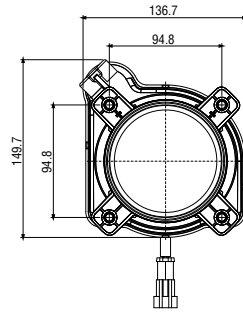

Cadface® Merceklı Kısa Hüzme Far + Pozisyon (Ledli) Projected Low Beam + Positioning (With Led)

Araç ön aydınlatma / Vehicle front lighting
Ece onaylı / Ece homologated

Ürün No Product No	Servis No (Ampüllü) Service No. (With Bulb)	Volt Voltage	Ayar Tipi Adjustment Type	Lens Tipi Lens Type	Ampul Bulb	Araç Soket Vehicle Socket	Koli Standartı (Adet/Piece)
12599E	12599F	12 V	Manuel (Manual)	PC Lens (PC Lens)	H1 55W LED	TYCO (AMP) 282080-1	12
12601E	12601F	12 V	Ayar Motorlu (With Leveling Acuator)				12

Cadface® Merceklı Kısa Hüzme Far + Pozisyon (Ledli/Siyah Çerçevesli) Projected Low Beam + Positioning (With Led/Black Frame)

Araç ön aydınlatma / Vehicle front lighting
Ece onaylı / Ece homologated

Ürün No Product No	Servis No (Ampüllü) Service No. (With Bulb)	Volt Voltage	Ayar Tipi Adjustment Type	Cam Tipi Glass Type	Ampul Bulb	Araç Soket Vehicle Socket	Koli Standartı (Adet/Piece)
15218E	15218F	12V	Manuel (Manual)	Çizgisiz (Without Stripe)	H1 55W LED	TYCO(AMP) 282080-1	12
15219E	15219F	24V			H1 70W LED		12
15220E	15220F	12V	Ayar Motorlu (With Leveling Acuator)		H1 55W LED		12
15221E	15221F	24V			H1 70W LED		12