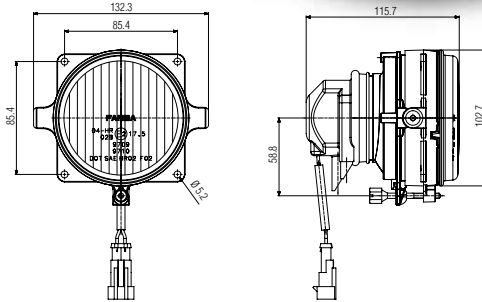

Cadface® Sis Farı

Cadface® Fog Lamp

Araç ön aydınlatma / Vehicle Front Lighting
Ece onaylı / Ece Homologated

Çizgisiz
Without Stripe

Çizgili
With Stripe

Ürün No Product No	Servis No (Ampullü) Service No (With Bulb)	Volt Voltage	Cam Tipi Glass Type	Ampul Bulb	Araç Soket Vehicle Socket	Koli Standartı (Adet/Piece)
13097E	13047F	12V	Çizgili (With Stripe)	H1 55W	TYCO(AMP) 282080-1	15
	13097F	24V		H1 70W		15
13050E	13050F	12V	Çizgisiz (Without Stripe)	H1 55W	TYCO(AMP) 282080-1	15
	13052F	24V		H1 70W		15