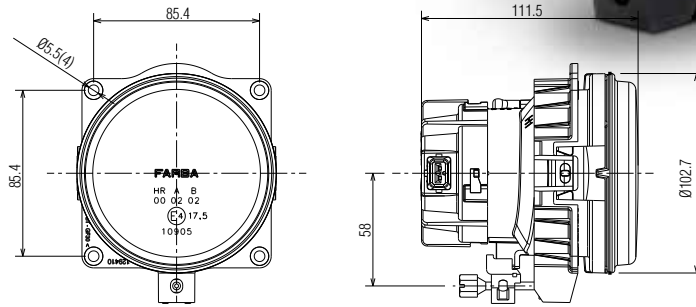

Yeni Cadface Sis Farı

(Askeri araçlar için)

New Cadface Fog Lamp

(For Military Vehicles)

Araç ön aydınlatma / Vehicle Front Lighting
Ece onaylı / Ece Homologated

Ürün No Product No	Servis No (Ampullü) Service No (With Bulb)	Volt Voltage	Cam Tipi Glass Type	Ampul Bulb	Araç Soket Vehicle Socket	Koli Standartı (Adet/Piece)
13925E	13925F	12 V	Çizgisiz (Without Stripe)	H1 55W	TYCO (AMP) 282762-1	24
	13926F	24 V		H1 70W		24

Cadface® Sis Farı

Cadface® Fog Lamp

Araç ön aydınlatma / Vehicle Front Lighting
Ece onaylı / Ece Homologated

Çizgisiz
Without Stripe

Çizgili
With Stripe

Ürün No Product No	Servis No (Ampullü) Service No (With Bulb)	Volt Voltage	Cam Tipi Glass Type	Ampul Bulb	Araç Soket Vehicle Socket	Koli Standartı (Adet/Piece)
13097E	13047F	12V	Çizgili (With Stripe)	H1 55W	TYCO(AMP) 282080-1	15
	13097F	24V		H1 70W		15
13050E	13050F	12V	Çizgisiz (Without Stripe)	H1 55W	TYCO(AMP) 282080-1	15
	13052F	24V		H1 70W		15