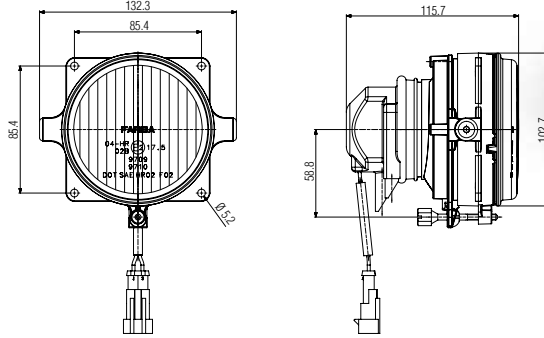

Cadface® Spot Uzun Hüzme Far

Cadface® Spot High Beam Lamp

Araç ön aydınlatma / Vehicle front lighting
Ece onaylı / Ece homologated

Ürün No Product No	Servis No (Ampullü) Service No (With Bulb)	Volt Voltage	Cam Tipi Glass Type	Ampul Bulb	Araç Soket Vehicle Socket	Koli Standartı (Adet/Piece)
13098E	13048F	12V	Çizgili (With Stripe)	H1 55W	TYCO(AMP) 282080-1	15
	13098F	24V		H1 70W		15
13051E	13051F	12V	Çizgisiz (Without Stripe)	H1 55W		15
	13076F	24V		H1 70W		15

Yeni Cadface Sis Farı

New Cadface Fog Lamp

Araç ön aydınlatma / Vehicle front lighting
Ece onaylı / Ece homologated

Ürün No Product No	Servis No (Ampullü) Service No (With Bulb)	Volt Voltage	Cam Tipi Glass Type	Ampul Bulb	Araç Soket Vehicle Socket	Koli Standartı (Adet/Piece)
13177E	13177F	12 V	Çizgisiz (Without Stripe)	H1 55W	TYCO (AMP) 282762-1	24
	12938F	24 V		H1 70W		24