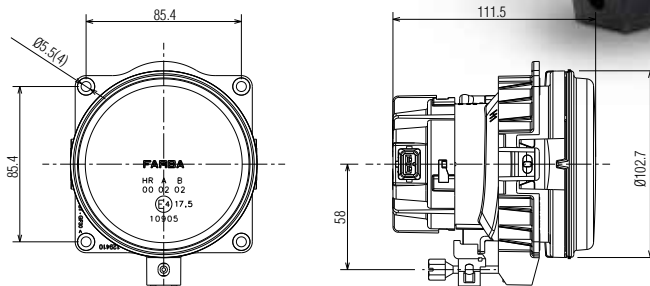

Cadface® Spot Uzun Hüzme Far

Cadface® Spot High Beam Lamp

Araç ön aydınlatma / Vehicle front lighting
Ece onaylı / Ece homologated

Ürün No Product No	Servis No (Ampullü) Service No (With Bulb)	Volt Voltage	Cam Tipi Glass Type	Ampul Bulb	Araç Soket Vehicle Socket	Koli Standartı (Adet/Piece)
13098E	13048F	12V	Çizgili (With Stripe)	H1 55W	TYCO(AMP) 282080-1	15
	13098F	24V		H1 70W		15
13051E	13051F	12V	Çizgisiz (Without Stripe)	H1 55W		15
	13076F	24V		H1 70W		15

Yeni Cadface Sis Farı

New Cadface Fog Lamp

Araç ön aydınlatma / Vehicle front lighting
Ece onaylı / Ece homologated

Ürün No Product No	Servis No (Ampullü) Service No (With Bulb)	Volt Voltage	Cam Tipi Glass Type	Ampul Bulb	Araç Soket Vehicle Socket	Koli Standartı (Adet/Piece)
13177E	13177F	12 V	Çizgisiz (Without Stripe)	H1 55W	TYCO (AMP) 282762-1	24
	12938F	24 V		H1 70W		24