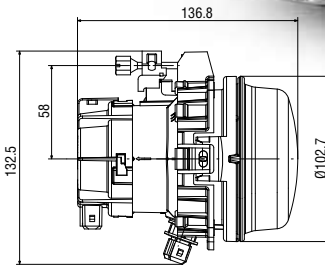

Farbalux Uzun Hüzme Far Farbalux High Beam Headlamp

Araç ön aydınlatma / Vehicle Front Lighting
Ece onaylı / Ece Homologated

Ürün No Product No	Servis No (Ampüllü) Service No (With Bulb)	Volt Voltage	Ayar Tipi Adjustment Type	Cam Tipi Glass Type	Ampul Bulb	Araç Soket Vehicle Socket	Koli Standartı Package Standard
13180E	13180F	12 V	Manuel (Manual)	Çizgisiz (Without Stripe)	H1/55W	TYCO (AMP) 282080-1	12
	13181F	24 V			H1/70W		12

Cadface Spot Uzun Hüzme + Park (Pozisyon) Far Cadface Spot High Beam + Park (Positioning) Lamp

Araç ön aydınlatma / Vehicle Front Lighting
Ece onaylı / Ece Homologated

Ürün No Product No	Servis No (Ampüllü) Service No (With Bulb)	Volt Voltage	Cam Tipi Glass Type	Ampul Bulb	Araç Soket Vehicle Socket	Koli Standartı Package Standard
14231E	14217F	12V	Çizgisiz (Without Stripe)	H1 55W	TYCO(AMP) 282762-1	12
	14086F	24V		H1 70W		12
	14231F	24V		H1 70W		12