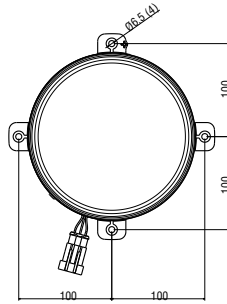

Farbalux Uzun Hüzme Far Farbalux High Beam Headlamp

Araç ön aydınlatma / Vehicle Front Lighting
Ece onaylı / Ece Homologated

Ürün No Product No	Servis No (Ampüllü) Service No (With Bulb)	Volt Voltage	Ayar Tipi Adjustment Type	Cam Tipi Glass Type	Ampul Bulb	Araç Soket Vehicle Socket	Koli Standartı Package Standard
13180E	13180F	12 V	Manuel (Manual)	Çizgisiz (Without Stripe)	H1/55W	TYCO (AMP) 282080-1	12
	13181F	24 V			H1/70W		12

Cadface Spot Uzun Hüzme + Park (Pozisyon) Far Cadface Spot High Beam + Park (Positioning) Lamp

Araç ön aydınlatma / Vehicle Front Lighting
Ece onaylı / Ece Homologated

Ürün No Product No	Servis No (Ampüllü) Service No (With Bulb)	Volt Voltage	Cam Tipi Glass Type	Ampul Bulb	Araç Soket Vehicle Socket	Koli Standartı Package Standard
14231E	14217F	12V	Çizgisiz (Without Stripe)	H1 55W	TYCO(AMP) 282762-1	12
	14086F	24V		H1 70W		12
	14231F	24V		H1 70W		12