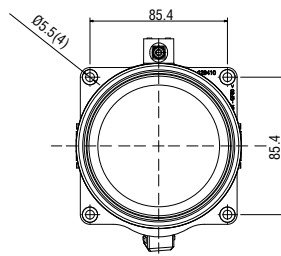

Farbalux Uzun Hüzme Far Farbalux High Beam Headlamp

Araç ön aydınlatma / Vehicle Front Lighting
Ece onaylı / Ece Homologated

Ürün No Product No	Servis No (Ampüllü) Service No (With Bulb)	Volt Voltage	Ayar Tipi Adjustment Type	Cam Tipi Glass Type	Ampul Bulb	Araç Soket Vehicle Socket	Koli Standartı Package Standard
13180E	13180F	12 V	Manuel (Manual)	Çizgisiz (Without Stripe)	H1/55W	TYCO (AMP) 282080-1	12
	13181F	24 V			H1/70W		12

Cadface Spot Uzun Hüzme + Park (Pozisyon) Far Cadface Spot High Beam + Park (Positioning) Lamp

Araç ön aydınlatma / Vehicle Front Lighting
Ece onaylı / Ece Homologated

Ürün No Product No	Servis No (Ampüllü) Service No (With Bulb)	Volt Voltage	Cam Tipi Glass Type	Ampul Bulb	Araç Soket Vehicle Socket	Koli Standartı Package Standard
14231E	14217F	12V	Çizgisiz (Without Stripe)	H1 55W	TYCO(AMP) 282762-1	12
	14086F	24V		H1 70W		12
	14231F	24V		H1 70W		12