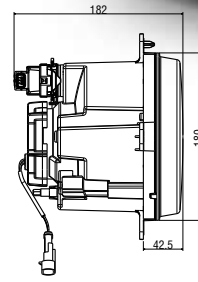

Farbalux Uzun Hüzme Far Farbalux High Beam Headlamp

Araç ön aydınlatma / Vehicle Front Lighting
Ece onaylı / Ece Homologated

Ürün No Product No	Servis No (Ampüllü) Service No (With Bulb)	Volt Voltage	Ayar Tipi Adjustment Type	Cam Tipi Glass Type	Ampul Bulb	Araç Soket Vehicle Socket	Koli Standartı Package Standard
13180E	13180F	12 V	Manuel (Manual)	Çizgisiz (Without Stripe)	H1/55W	TYCO (AMP) 282080-1	12
	13181F	24 V			H1/70W		12

Cadface Spot Uzun Hüzme + Park (Pozisyon) Far Cadface Spot High Beam + Park (Positioning) Lamp

Araç ön aydınlatma / Vehicle Front Lighting
Ece onaylı / Ece Homologated

Ürün No Product No	Servis No (Ampüllü) Service No (With Bulb)	Volt Voltage	Cam Tipi Glass Type	Ampul Bulb	Araç Soket Vehicle Socket	Koli Standartı Package Standard
14231E	14217F	12V	Çizgisiz (Without Stripe)	H1 55W	TYCO(AMP) 282762-1	12
	14086F	24V		H1 70W		12
	14231F	24V		H1 70W		12