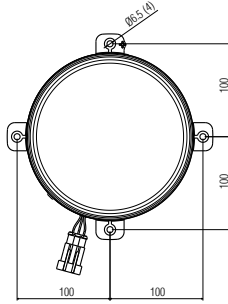

Farbalux Kısa Hüzme Far + Ön Pozisyon Lambası

Farbalux Freeform Low Beam Headlamp + Front Position Lamp

Araç ön aydınlatma / Vehicle front lighting
Ece onaylı / Ece homologated

| Ürün No Product No | Servis No (Ampullü) Service No. (With Bulb) | Volt Voltage | Ayar Tipi Adjustment Type | Cam Tipi Glass Type | Ampul Bulb | Araç Soket Vehicle Socket | Paket Standartı (Package Standard) |
|-----------------------|--|-----------------|---|------------------------------|---------------|------------------------------|---------------------------------------|
| 13182E | 13182F | 12V | Manuel (Manual) | Çizgisiz (Without Stripe) | H7/55W W5W | TYCO(AMP) 282087-1 | 12 |
| | 13183F | 24V | | | H7/70W W5W | | 12 |
| 13184E | 13184F | 12V | Ayar Motorlu (With Leveling Acuator) | | H7/55W W5W | | 12 |
| 13185E | 13185F | 24V | | | H7/70W W5W | | 12 |

Ø 55 Merceklı Kısa Hüzme Far Ø 55 Projected Low Beam

Araç ön aydınlatma / Vehicle Front Lighting
Ece onaylı / Ece Homologated

| Ürün No Product No | Servis No (Ampullü) Service No. (With Bulb) | Volt Voltage | Ayar Tipi Adjustment Type | Cam Tipi Glass Type | Ampul Bulb | Araç Soket Vehicle Socket | Paket Standartı (Package Standard) |
|-----------------------|--|-----------------|---|------------------------------|---------------|------------------------------|---------------------------------------|
| 14232E | 14076F | 12V | Manuel (Manual) | Çizgisiz (Without Stripe) | H1/55W | DELPHI 12059180 | 24 |
| | 14077F | 24V | | | H1/70W | | 24 |
| | 14232F | 24V | | | H1/70W | | 24 |
| 14075E | 14075F | 12V | Ayar Motorlu (With Leveling Acuator) | | H1/55W | | 24 |
| 14028E | 14028F | 24V | | | H1/70W | | 24 |