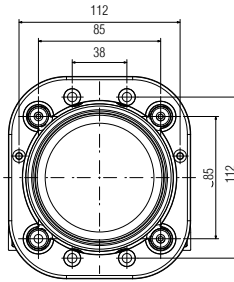

Farbalux Kısa Hüzme Far + Ön Pozisyon Lambası

Farbalux Freeform Low Beam Headlamp + Front Position Lamp

Araç ön aydınlatma / Vehicle front lighting
Ece onaylı / Ece homologated

| Ürün No Product No | Servis No (Ampullü) Service No. (With Bulb) | Volt Voltage | Ayar Tipi Adjustment Type | Cam Tipi Glass Type | Ampul Bulb | Araç Soket Vehicle Socket | Paket Standartı (Package Standard) |
|-----------------------|--|-----------------|---|------------------------------|---------------|------------------------------|---------------------------------------|
| 13182E | 13182F | 12V | Manuel (Manual) | Çizgisiz (Without Stripe) | H7/55W W5W | TYCO(AMP) 282087-1 | 12 |
| | 13183F | 24V | | | H7/70W W5W | | 12 |
| 13184E | 13184F | 12V | Ayar Motorlu (With Leveling Acuator) | | H7/55W W5W | | 12 |
| 13185E | 13185F | 24V | | | H7/70W W5W | | 12 |

Ø 55 Merceklı Kısa Hüzme Far Ø 55 Projected Low Beam

Araç ön aydınlatma / Vehicle Front Lighting
Ece onaylı / Ece Homologated

| Ürün No Product No | Servis No (Ampullü) Service No. (With Bulb) | Volt Voltage | Ayar Tipi Adjustment Type | Cam Tipi Glass Type | Ampul Bulb | Araç Soket Vehicle Socket | Paket Standartı (Package Standard) |
|-----------------------|--|-----------------|---|------------------------------|---------------|------------------------------|---------------------------------------|
| 14232E | 14076F | 12V | Manuel (Manual) | Çizgisiz (Without Stripe) | H1/55W | DELPHI 12059180 | 24 |
| | 14077F | 24V | | | H1/70W | | 24 |
| | 14232F | 24V | | | H1/70W | | 24 |
| 14075E | 14075F | 12V | Ayar Motorlu (With Leveling Acuator) | | H1/55W | | 24 |
| 14028E | 14028F | 24V | | | H1/70W | | 24 |