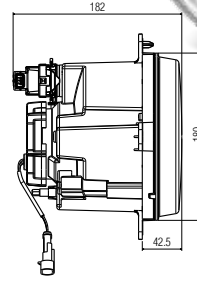

Farbalux Kısa Hüzme Far + Ön Pozisyon Lambası

Farbalux Freeform Low Beam Headlamp + Front Position Lamp

Araç ön aydınlatma / Vehicle front lighting
Ece onaylı / Ece homologated

| Ürün No Product No | Servis No (Ampullü) Service No. (With Bulb) | Volt Voltage | Ayar Tipi Adjustment Type | Cam Tipi Glass Type | Ampul Bulb | Araç Soket Vehicle Socket | Paket Standartı (Package Standard) |
|-----------------------|--|-----------------|---|------------------------------|---------------|------------------------------|---------------------------------------|
| 13182E | 13182F | 12V | Manuel (Manual) | Çizgisiz (Without Stripe) | H7/55W W5W | TYCO(AMP) 282087-1 | 12 |
| | 13183F | 24V | | | H7/70W W5W | | 12 |
| 13184E | 13184F | 12V | Ayar Motorlu (With Leveling Acuator) | | H7/55W W5W | | 12 |
| 13185E | 13185F | 24V | | | H7/70W W5W | | 12 |

Ø 55 Merceklı Kısa Hüzme Far Ø 55 Projected Low Beam

Araç ön aydınlatma / Vehicle Front Lighting
Ece onaylı / Ece Homologated

| Ürün No Product No | Servis No (Ampullü) Service No. (With Bulb) | Volt Voltage | Ayar Tipi Adjustment Type | Cam Tipi Glass Type | Ampul Bulb | Araç Soket Vehicle Socket | Paket Standartı (Package Standard) |
|-----------------------|--|-----------------|---|------------------------------|---------------|------------------------------|---------------------------------------|
| 14232E | 14076F | 12V | Manuel (Manual) | Çizgisiz (Without Stripe) | H1/55W | DELPHI 12059180 | 24 |
| | 14077F | 24V | | | H1/70W | | 24 |
| | 14232F | 24V | | | H1/70W | | 24 |
| 14075E | 14075F | 12V | Ayar Motorlu (With Leveling Acuator) | | H1/55W | | 24 |
| 14028E | 14028F | 24V | | | H1/70W | | 24 |