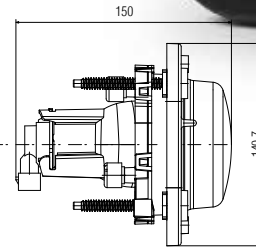

Farbalux Kısa Hüzme Far + Ön Pozisyon Lambası

Farbalux Freeform Low Beam Headlamp + Front Position Lamp

Araç ön aydınlatma / Vehicle front lighting
Ece onaylı / Ece homologated

| Ürün No Product No | Servis No (Ampullü) Service No. (With Bulb) | Volt Voltage | Ayar Tipi Adjustment Type | Cam Tipi Glass Type | Ampul Bulb | Araç Soket Vehicle Socket | Paket Standartı (Package Standard) |
|-----------------------|--|-----------------|---|------------------------------|---------------|------------------------------|---------------------------------------|
| 13182E | 13182F | 12V | Manuel (Manual) | Çizgisiz (Without Stripe) | H7/55W W5W | TYCO(AMP) 282087-1 | 12 |
| | 13183F | 24V | | | H7/70W W5W | | 12 |
| 13184E | 13184F | 12V | Ayar Motorlu (With Leveling Acuator) | | H7/55W W5W | | 12 |
| 13185E | 13185F | 24V | | | H7/70W W5W | | 12 |

Ø 55 Merceklı Kısa Hüzme Far Ø 55 Projected Low Beam

Araç ön aydınlatma / Vehicle Front Lighting
Ece onaylı / Ece Homologated

| Ürün No Product No | Servis No (Ampullü) Service No. (With Bulb) | Volt Voltage | Ayar Tipi Adjustment Type | Cam Tipi Glass Type | Ampul Bulb | Araç Soket Vehicle Socket | Paket Standartı (Package Standard) |
|-----------------------|--|-----------------|---|------------------------------|---------------|------------------------------|---------------------------------------|
| 14232E | 14076F | 12V | Manuel (Manual) | Çizgisiz (Without Stripe) | H1/55W | DELPHI 12059180 | 24 |
| | 14077F | 24V | | | H1/70W | | 24 |
| | 14232F | 24V | | | H1/70W | | 24 |
| 14075E | 14075F | 12V | Ayar Motorlu (With Leveling Acuator) | | H1/55W | | 24 |
| 14028E | 14028F | 24V | | | H1/70W | | 24 |