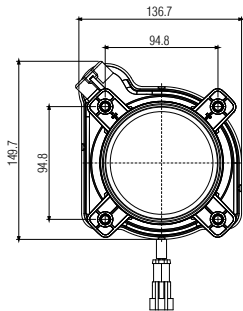

Cadface® Merceklı Kısa Hızme Far Projected Low Beam

Araç ön aydınlatma / Vehicle Front Lighting
Ece onaylı / Ece Homologated

Ürün No Product No	Servis No (Ampullü) Service No (With Bulb)	Volt Voltage	Ayar Tipi Adjustment Type	Cam Tipi Glass Type	Ampul Bulb	Araç Soket Vehicle Socket	Koli Standartı (Adet/Piece)
13119E	13119F	12V	Manuel (Manual)	Çizgisiz (Without Stripe)	H1/55W	TYPO(AMP) 282080-1	12
	13120F	24V			H1/70W		12
13971E(RHD)	13971F(RHD)	24V	Ayar Motorlu (With Leveling Acuater)		H1/70W		12
13121E	13121F	12V			H1/55W		12
13122E	13122F	24V		H1/70W	12		

Cadface® Merceklı Kısa Hızme Far + Pozisyon (Ledli) Projected Low Beam + Positioning (With Led)

Araç ön aydınlatma / Vehicle front lighting
Ece onaylı / Ece homologated

Ürün No Product No	Servis No (Ampullü) Service No (With Bulb)	Volt Voltage	Ayar Tipi Adjustment Type	Cam Tipi Glass Type	Ampul Bulb	Araç Soket Vehicle Socket	Koli Standartı (Adet/Piece)
13569E	13569F	12 V	Manuel (Manual)	Çizgisiz (Without Stripe)	H1/55W LED	TYCO (AMP) 282080-1	12
13571E	13571F	24 V			H1/70W LED		12
13570E	13570F	12 V	Ayar Motorlu (With Leveling Acuater)		H1/55W LED		12
13572E	13572F	24 V			H1/70W LED		12