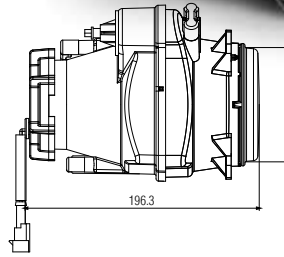

Cadface® Merceklı Kısa Hızme Far Projected Low Beam

Araç ön aydınlatma / Vehicle Front Lighting
Ece onaylı / Ece Homologated

Ürün No Product No	Servis No (Ampullü) Service No (With Bulb)	Volt Voltage	Ayar Tipi Adjustment Type	Cam Tipi Glass Type	Ampul Bulb	Araç Soket Vehicle Socket	Koli Standartı (Adet/Piece)
13119E	13119F	12V	Manuel (Manual)	Çizgisiz (Without Stripe)	H1/55W	TYPO(AMP) 282080-1	12
	13120F	24V			H1/70W		12
13971E(RHD)	13971F(RHD)	24V	Ayar Motorlu (With Leveling Acuater)		H1/70W		12
13121E	13121F	12V			H1/55W		12
13122E	13122F	24V		H1/70W	12		

Cadface® Merceklı Kısa Hızme Far + Pozisyon (Ledli) Projected Low Beam + Positioning (With Led)

Araç ön aydınlatma / Vehicle front lighting
Ece onaylı / Ece homologated

Ürün No Product No	Servis No (Ampullü) Service No (With Bulb)	Volt Voltage	Ayar Tipi Adjustment Type	Cam Tipi Glass Type	Ampul Bulb	Araç Soket Vehicle Socket	Koli Standartı (Adet/Piece)
13569E	13569F	12 V	Manuel (Manual)	Çizgisiz (Without Stripe)	H1/55W LED	TYCO (AMP) 282080-1	12
13571E	13571F	24 V			H1/70W LED		12
13570E	13570F	12 V	Ayar Motorlu (With Leveling Acuater)		H1/55W LED		12
13572E	13572F	24 V			H1/70W LED		12