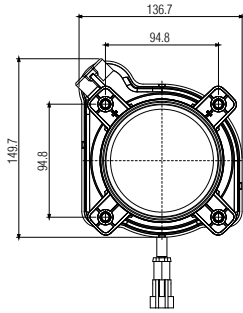

Cadface® Merceklı Kısa Hızme Far Projected Low Beam

Araç ön aydınlatma / Vehicle Front Lighting
Ece onaylı / Ece Homologated

Ürün No Product No	Servis No (Ampullü) Service No (With Bulb)	Volt Voltage	Ayar Tipi Adjustment Type	Cam Tipi Glass Type	Ampul Bulb	Araç Soket Vehicle Socket	Koli Standartı (Adet/Piece)
13119E	13119F	12V	Manuel (Manual)	Çizgisiz (Without Stripe)	H1/55W	TYPO(AMP) 282080-1	12
	13120F	24V			H1/70W		12
13971E(RHD)	13971F(RHD)	24V	Ayar Motorlu (With Leveling Acuater)		H1/70W		12
13121E	13121F	12V			H1/55W		12
13122E	13122F	24V		H1/70W	12		

Cadface® Merceklı Kısa Hızme Far + Pozisyon (Ledli) Projected Low Beam + Positioning (With Led)

Araç ön aydınlatma / Vehicle front lighting
Ece onaylı / Ece homologated

Ürün No Product No	Servis No (Ampullü) Service No (With Bulb)	Volt Voltage	Ayar Tipi Adjustment Type	Cam Tipi Glass Type	Ampul Bulb	Araç Soket Vehicle Socket	Koli Standartı (Adet/Piece)
13569E	13569F	12 V	Manuel (Manual)	Çizgisiz (Without Stripe)	H1/55W LED	TYCO (AMP) 282080-1	12
13571E	13571F	24 V			H1/70W LED		12
13570E	13570F	12 V	Ayar Motorlu (With Leveling Acuater)		H1/55W LED		12
13572E	13572F	24 V			H1/70W LED		12