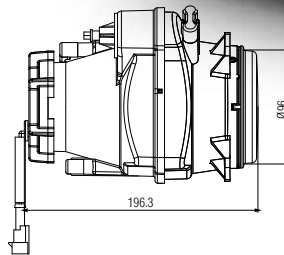

Cadface® Merceklı Kısa Hızme Far Projected Low Beam

Araç ön aydınlatma / Vehicle Front Lighting
Ece onaylı / Ece Homologated

Ürün No Product No	Servis No (Ampullü) Service No (With Bulb)	Volt Voltage	Ayar Tipi Adjustment Type	Cam Tipi Glass Type	Ampul Bulb	Araç Soket Vehicle Socket	Koli Standartı (Adet/Piece)
13119E	13119F	12V	Manuel (Manual)	Çizgisiz (Without Stripe)	H1/55W	TYPO(AMP) 282080-1	12
	13120F	24V			H1/70W		12
13971E(RHD)	13971F(RHD)	24V	Ayar Motorlu (With Leveling Acuater)		H1/70W		12
13121E	13121F	12V			H1/55W		12
13122E	13122F	24V		H1/70W	12		

Cadface® Merceklı Kısa Hızme Far + Pozisyon (Ledli) Projected Low Beam + Positioning (With Led)

Araç ön aydınlatma / Vehicle front lighting
Ece onaylı / Ece homologated

Ürün No Product No	Servis No (Ampullü) Service No (With Bulb)	Volt Voltage	Ayar Tipi Adjustment Type	Cam Tipi Glass Type	Ampul Bulb	Araç Soket Vehicle Socket	Koli Standartı (Adet/Piece)
13569E	13569F	12 V	Manuel (Manual)	Çizgisiz (Without Stripe)	H1/55W LED	TYCO (AMP) 282080-1	12
13571E	13571F	24 V			H1/70W LED		12
13570E	13570F	12 V	Ayar Motorlu (With Leveling Acuater)		H1/55W LED		12
13572E	13572F	24 V			H1/70W LED		12