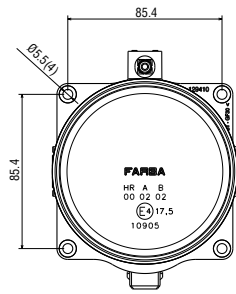

Yeni Cadface Spot Uzun Hüzme + Park (Pozisyon) Far

New Cadface Spot High Beam + Park (Positioning) Lamp

Araç ön aydınlatma / Vehicle Front Lighting
Ece onaylı / Ece Homologated

Ürün No Product No	Servis No (Ampüllü) Service No (With Bulb)	Volt Voltage	Cam Tipi Glass Type	Ampul Bulb	Araç Soket Vehicle Socket	Koli Standartı (Adet/Piece)
13114E	13114F	12 V	Çizgisiz (Without Stripe)	H1 / 55W / W5W	TYCO (AMP) 282762-1	12
	12939F	24 V		H1 / 70W / W5W		12

Yeni Cadface Spot Uzun Hüzme Far

New Cadface Spot High Beam Lamp

Araç ön aydınlatma / Vehicle Front Lighting
Ece onaylı / Ece Homologated

Ürün No Product No	Servis No (Ampüllü) Service No (With Bulb)	Volt Voltage	Cam Tipi Glass Type	Ampul Bulb	Araç Soket Vehicle Socket	Koli Standartı (Adet/Piece)
13574E	13574F	12 V	Çizgisiz (Without Stripe)	H1 55W	TYCO (AMP) 282762-1	24
	13575F	24 V		H1 70W		24