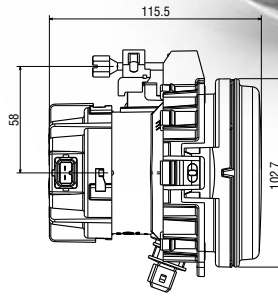

Yeni Cadface Spot Uzun Hüzme + Park (Pozisyon) Far

New Cadface Spot High Beam + Park (Positioning) Lamp

Araç ön aydınlatma / Vehicle Front Lighting
Ece onaylı / Ece Homologated

Ürün No Product No	Servis No (Ampüllü) Service No (With Bulb)	Volt Voltage	Cam Tipi Glass Type	Ampul Bulb	Araç Soket Vehicle Socket	Koli Standartı (Adet/Piece)
13114E	13114F	12 V	Çizgisiz (Without Stripe)	H1 / 55W / W5W	TYCO (AMP) 282762-1	12
	12939F	24 V		H1 / 70W / W5W		12

Yeni Cadface Spot Uzun Hüzme Far

New Cadface Spot High Beam Lamp

Araç ön aydınlatma / Vehicle Front Lighting
Ece onaylı / Ece Homologated

Ürün No Product No	Servis No (Ampüllü) Service No (With Bulb)	Volt Voltage	Cam Tipi Glass Type	Ampul Bulb	Araç Soket Vehicle Socket	Koli Standartı (Adet/Piece)
13574E	13574F	12 V	Çizgisiz (Without Stripe)	H1 55W	TYCO (AMP) 282762-1	24
	13575F	24 V		H1 70W		24