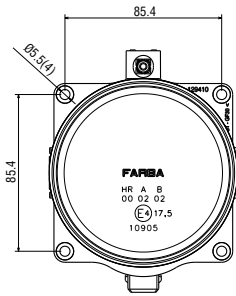

Yeni Cadface Spot Uzun Hüzme + Park (Pozisyon) Far

New Cadface Spot High Beam + Park (Positioning) Lamp

Araç ön aydınlatma / Vehicle Front Lighting
Ece onaylı / Ece Homologated

Ürün No Product No	Servis No (Ampüllü) Service No (With Bulb)	Volt Voltage	Cam Tipi Glass Type	Ampul Bulb	Araç Soket Vehicle Socket	Koli Standartı (Adet/Piece)
13114E	13114F	12 V	Çizgisiz (Without Stripe)	H1 / 55W / W5W	TYCO (AMP) 282762-1	12
	12939F	24 V		H1 / 70W / W5W		12

Yeni Cadface Spot Uzun Hüzme Far

New Cadface Spot High Beam Lamp

Araç ön aydınlatma / Vehicle Front Lighting
Ece onaylı / Ece Homologated

Ürün No Product No	Servis No (Ampüllü) Service No (With Bulb)	Volt Voltage	Cam Tipi Glass Type	Ampul Bulb	Araç Soket Vehicle Socket	Koli Standartı (Adet/Piece)
13574E	13574F	12 V	Çizgisiz (Without Stripe)	H1 55W	TYCO (AMP) 282762-1	24
	13575F	24 V		H1 70W		24