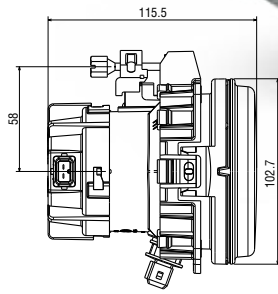

Yeni Cadface Spot Uzun Hüzme + Park (Pozisyon) Far

New Cadface Spot High Beam + Park (Positioning) Lamp

Araç ön aydınlatma / Vehicle Front Lighting
Ece onaylı / Ece Homologated

Ürün No Product No	Servis No (Ampüllü) Service No (With Bulb)	Volt Voltage	Cam Tipi Glass Type	Ampul Bulb	Araç Soket Vehicle Socket	Koli Standartı (Adet/Piece)
13114E	13114F	12 V	Çizgisiz (Without Stripe)	H1 / 55W / W5W	TYCO (AMP) 282762-1	12
	12939F	24 V		H1 / 70W / W5W		12

Yeni Cadface Spot Uzun Hüzme Far

New Cadface Spot High Beam Lamp

Araç ön aydınlatma / Vehicle Front Lighting
Ece onaylı / Ece Homologated

Ürün No Product No	Servis No (Ampüllü) Service No (With Bulb)	Volt Voltage	Cam Tipi Glass Type	Ampul Bulb	Araç Soket Vehicle Socket	Koli Standartı (Adet/Piece)
13574E	13574F	12 V	Çizgisiz (Without Stripe)	H1 55W	TYCO (AMP) 282762-1	24
	13575F	24 V		H1 70W		24