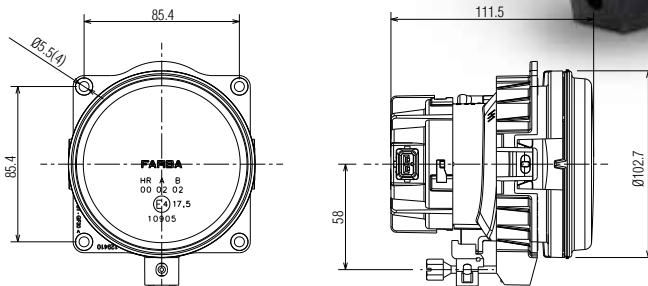

Yeni Cadface Sis Farı

New Cadface Fog Lamp

Araç ön aydınlatma / Vehicle front lighting
Ece onaylı / Ece homologated

Ürün No Product No	Servis No (Ampullü) Service No (With Bulb)	Volt Voltage	Cam Tipi Glass Type	Ampul Bulb	Araç Soket Vehicle Socket	Koli Standartı (Adet/Piece)
13177E	13177F	12 V	Çizgisiz (Without Stripe)	H1 55W	TYCO (AMP) 282762-1	24
	12938F	24 V		H1 70W		24