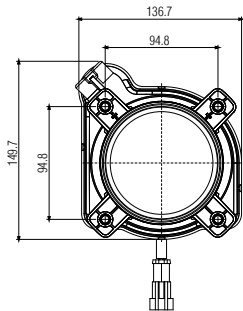

Cadface® Merceklı Kısa Hızme Far + Pozisyon (Ledli) Projected Low Beam + Positioning (With Led)

Araç ön aydınlatma / Vehicle front lighting
Ece onaylı / Ece homologated

Ürün No Product No	Servis No (Ampullü) Service No (With Bulb)	Volt Voltage	Ayar Tipi Adjustment Type	Cam Tipi Glass Type	Ampul Bulb	Araç Soket Vehicle Socket	Koli Standartı (Adet/Piece)
13569E	13569F	12 V	Manuel (Manual)	Çizgisiz (Without Stripe)	H1/55W LED	TYCO (AMP) 282080-1	12
13571E	13571F	24 V			H1/70W LED		12
13570E	13570F	12 V	Ayar Motorlu (With Leveling Acuater)		H1/55W LED		12
13572E	13572F	24 V			H1/70W LED		12