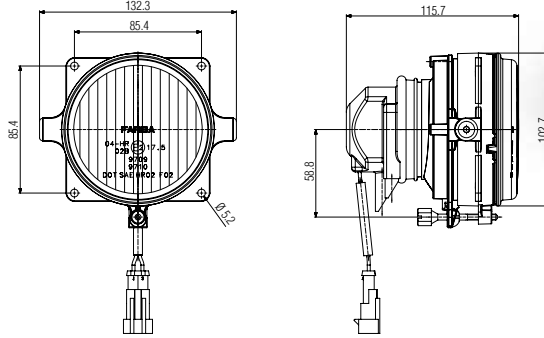

Cadface® Spot Uzun Hüzme Far

Cadface® Spot High Beam Lamp

Araç ön aydınlatma / Vehicle front lighting
Ece onaylı / Ece homologated

Ürün No Product No	Servis No (Ampullü) Service No (With Bulb)	Volt Voltage	Cam Tipi Glass Type	Ampul Bulb	Araç Soket Vehicle Socket	Koli Standartı (Adet/Piece)
13098E	13048F	12V	Çizgili (With Stripe)	H1 55W	TYCO(AMP) 282080-1	15
	13098F	24V		H1 70W		15
13051E	13051F	12V	Çizgisiz (Without Stripe)	H1 55W		15
	13076F	24V		H1 70W		15