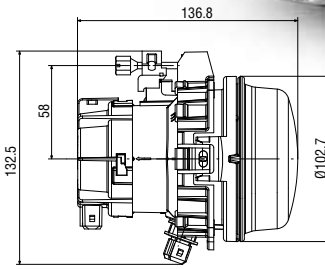

Cadface Spot Uzun Hüzme + Park (Pozisyon) Far Cadface Spot High Beam + Park (Positioning) Lamp

Araç ön aydınlatma / Vehicle Front Lighting
Ece onaylı / Ece Homologated

Ürün No Product No	Servis No (Ampüllü) Service No (With Bulb)	Volt Voltage	Cam Tipi Glass Type	Ampul Bulb	Araç Soket Vehicle Socket	Koli Standartı Package Standard
14231E	14217F	12V	Çizgisiz (Without Stripe)	H1 55W	TYCO(AMP) 282762-1	12
	14086F	24V		H1 70W		12
	14231F	24V		H1 70W		12