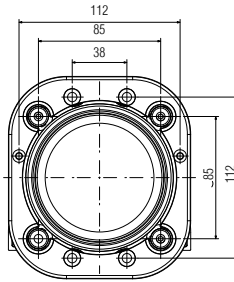

## Ø 55 Merceklı Kısa Hüzme Far Ø 55 Projected Low Beam

Araç ön aydınlatma / Vehicle Front Lighting  
Ece onaylı / Ece Homologated

Ürün No Product No	Servis No (Ampullü) Service No. (With Bulb)	Volt Voltage	Ayar Tipi Adjustment Type	Cam Tipi Glass Type	Ampul Bulb	Araç Soket Vehicle Socket	Paket Standartı (Package Standard)
14232E	14076F	12V	Manuel (Manual)	Çizgisiz (Without Stripe)	H1/55W	DELPHI 12059180	24
	14077F	24V			H1/70W		24
	14232F	24V			H1/70W		24
14075E	14075F	12V	Ayar Motorlu (With Leveling Acuator)		H1/55W		24
14028E	14028F	24V		H1/70W	24		