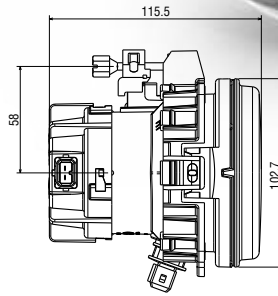

Yeni Cadface Spot Uzun Hüzme + Park (Pozisyon) Far

New Cadface Spot High Beam + Park (Positioning) Lamp

Araç ön aydınlatma / Vehicle Front Lighting
Ece onaylı / Ece Homologated

Ürün No Product No	Servis No (Ampüllü) Service No (With Bulb)	Volt Voltage	Cam Tipi Glass Type	Ampul Bulb	Araç Soket Vehicle Socket	Koli Standartı (Adet/Piece)
13114E	13114F	12 V	Çizgisiz (Without Stripe)	H1 / 55W / W5W	TYCO (AMP) 282762-1	12
	12939F	24 V		H1 / 70W / W5W		12