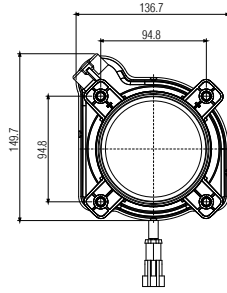

Cadface® Merceklı Kısa Hüzme Far + Pozisyon (Ledli) Projected Low Beam + Positioning (With Led)

Araç ön aydınlatma / Vehicle front lighting
Ece onaylı / Ece homologated

Ürün No Product No	Servis No (Ampüllü) Service No. (With Bulb)	Volt Voltage	Ayar Tipi Adjustment Type	Lens Tipi Lens Type	Ampul Bulb	Araç Soket Vehicle Socket	Koli Standartı (Adet/Piece)
12599E	12599F	12 V	Manuel (Manual)	PC Lens (PC Lens)	H1 55W LED	TYCO (AMP) 282080-1	12
12601E	12601F	12 V	Ayar Motorlu (With Leveling Acuator)				12