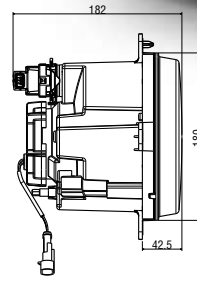

Farbalux Uzun Hüzme Far Farbalux High Beam Headlamp

Araç ön aydınlatma / Vehicle Front Lighting
Ece onaylı / Ece Homologated

Ürün No Product No	Servis No (Ampüllü) Service No (With Bulb)	Volt Voltage	Ayar Tipi Adjustment Type	Cam Tipi Glass Type	Ampul Bulb	Araç Soket Vehicle Socket	Koli Standartı Package Standard
13180E	13180F	12 V	Manuel (Manual)	Çizgisiz (Without Stripe)	H1/55W	TYCO (AMP) 282080-1	12
	13181F	24 V			H1/70W		12