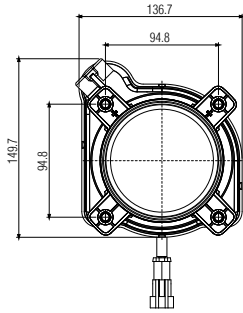

Cadface® Merceklı Kısa Hızme Far Projected Low Beam

Araç ön aydınlatma / Vehicle Front Lighting
Ece onaylı / Ece Homologated

Ürün No Product No	Servis No (Ampullü) Service No (With Bulb)	Volt Voltage	Ayar Tipi Adjustment Type	Cam Tipi Glass Type	Ampul Bulb	Araç Soket Vehicle Socket	Koli Standartı (Adet/Piece)
13119E	13119F	12V	Manuel (Manual)	Çizgisiz (Without Stripe)	H1/55W	TYPO(AMP) 282080-1	12
	13120F	24V			H1/70W		12
13971E(RHD)	13971F(RHD)	24V	Ayar Motorlu (With Leveling Acuater)		H1/70W		12
13121E	13121F	12V			H1/55W		12
13122E	13122F	24V		H1/70W	12