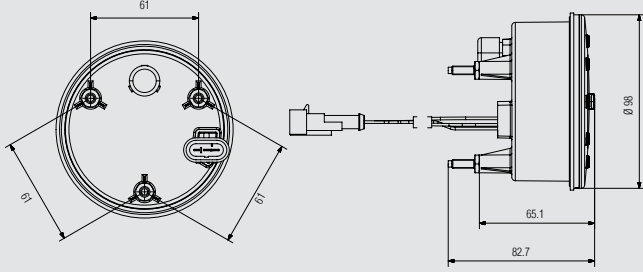

Ø98 Tekli Arka Stop Lambası / Ledli (Sinyal + Pozisyon + Stop)

Ø98 Single Rear Lighting Lamps
With Led (Signal+Position+Stop)