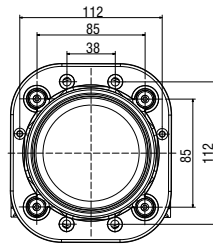

Bi-Halogen Kısa + Uzun Hızme Far Bi-Halogen Low + High Beam Lamp

Araç ön aydınlatma / Vehicle Front Lighting
Ece onaylı / Ece Homologated

Ürün No Product No	Servis No (Ampullü) Service No (With Bulb)	Volt Voltage	Ayar Tipi Adjustment Type	Cam Tipi Glass Type	Ampul Bulb	Araç Soket Vehicle Socket	Koli Standartı (Adet/Piece)
14247E	14247F	24V	Manuel (Manual)	Çizgisiz (Without Stripe)	H7 70W	DELPHI 12059180	20
14248E(RHD)	14248F(RHD)						20
14249E	14249F		Ayar Motorlu (With Leveling Acuator)			TYCO(AMP) 282080-1	20
14250E(RHD)	14250F(RHD)						20