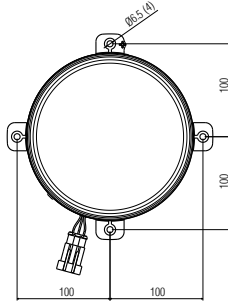

Farbalux Kısa Hüzme Far + Ön Pozisyon Lambası

Farbalux Freeform Low Beam Headlamp + Front Position Lamp

Araç ön aydınlatma / Vehicle front lighting
Ece onaylı / Ece homologated

Ürün No Product No	Servis No (Ampullü) Service No. (With Bulb)	Volt Voltage	Ayar Tipi Adjustment Type	Cam Tipi Glass Type	Ampul Bulb	Araç Soket Vehicle Socket	Paket Standartı (Package Standard)
13182E	13182F	12V	Manuel (Manual)	Çizgisiz (Without Stripe)	H7/55W W5W	TYCO(AMP) 282087-1	12
	13183F	24V			H7/70W W5W		12
13184E	13184F	12V	Ayar Motorlu (With Leveling Acuator)		H7/55W W5W		12
13185E	13185F	24V			H7/70W W5W		12