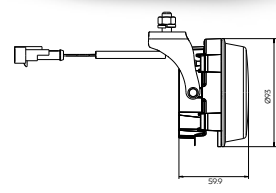

Ø90 LED DRL+Pozisyon Ø90 LED DRL+Position

Araç ön aydınlatma / Vehicle Front Lighting
Ece onaylı / Ece Homologated

Ürün No Product No	Servis No (Ampullü) Service No (With Bulb)	Volt Voltage	Lens Tipi Lens Type	Ampul Bulb	Araç Soket Vehicle Socket	Koli Standartı (Adet/Piece)
15887E	15887F	12 V	PC Lens	LED	TYCO(AMP) 282087-1	30
15888E	15888F	24 V				30
15889E (Braketli/With Bracket)	15889F (Braketli/With Bracket)	12 V				30
15890E (Braketli/With Bracket)	15890F (Braketli/With Bracket)	24 V				30