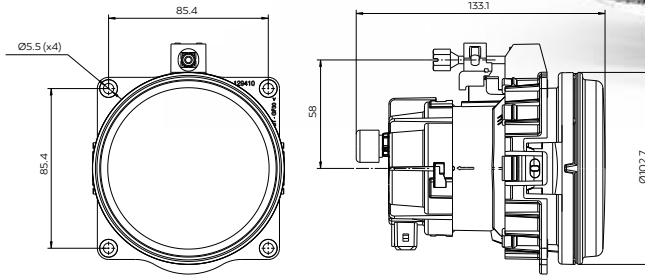

YENİ
NEW

Cadface® Sis H7 Cadface® Fog H7

Araç ön aydınlatma / Vehicle front lighting
Ece onaylı / Ece homologated

Ürün No Product No	Servis No (Ampüllü) Service No (With Bulb)	Volt Voltage	Cam Tipi Glass Type	Ampul Bulb	Araç Soket Vehicle Socket	Koli Standartı (Adet/Piece)
16098E	16097F	12 V	Çizgisiz (Without Stripe)	H7 55W	TYCO (AMP) C-282762	30
	16098F	24 V		H7 70W		30