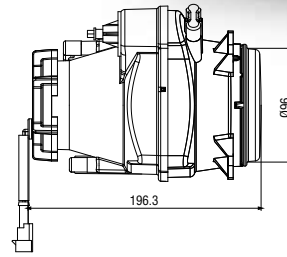

Cadface® Merceklı Kısa Hüzme Far + Pozisyon (Ledli/Siyah Çerçevesli) Projected Low Beam + Positioning (With Led/Black Frame)

Araç ön aydınlatma / Vehicle front lighting
Ece onaylı / Ece homologated

Ürün No Product No	Servis No (Ampüllü) Service No. (With Bulb)	Volt Voltage	Ayar Tipi Adjustment Type	Cam Tipi Glass Type	Ampul Bulb	Araç Soket Vehicle Socket	Koli Standartı (Adet/Piece)
15218E	15218F	12V	Manuel (Manual)	Çizgisiz (Without Stripe)	H1 55W LED	TYCO(AMP) 282080-1	12
15219E	15219F	24V			H1 70W LED		12
15220E	15220F	12V	Ayar Motorlu (With Leveling Acuator)		H1 55W LED		12
15221E	15221F	24V			H1 70W LED		12