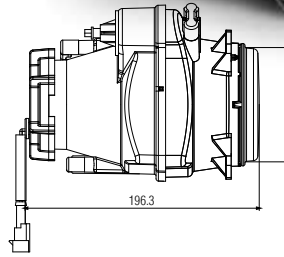

Cadface® Merceklı Kısa Hızme Far Projected Low Beam

Araç ön aydınlatma / Vehicle Front Lighting
Ece onaylı / Ece Homologated

Ürün No Product No	Servis No (Ampullü) Service No (With Bulb)	Volt Voltage	Ayar Tipi Adjustment Type	Cam Tipi Glass Type	Ampul Bulb	Araç Soket Vehicle Socket	Koli Standartı (Adet/Piece)
13119E	13119F	12V	Manuel (Manual)	Çizgisiz (Without Stripe)	H1/55W	TYPO(AMP) 282080-1	12
	13120F	24V			H1/70W		12
13971E(RHD)	13971F(RHD)	24V	Ayar Motorlu (With Leveling Acuater)		H1/70W		12
13121E	13121F	12V			H1/55W		12
13122E	13122F	24V		H1/70W	12