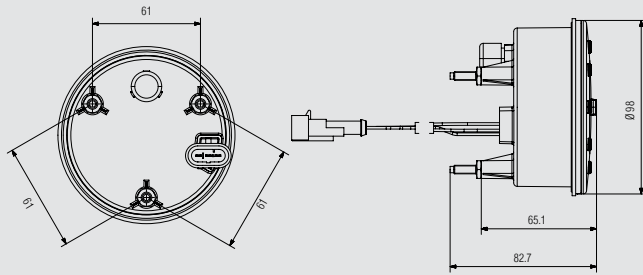

Ø98 Tekli Arka Stop lambaları (Ledli)

Ø98 Single Rear
Lighting Lamps With Led

**YENİ
NEW**

**YENİ
NEW**