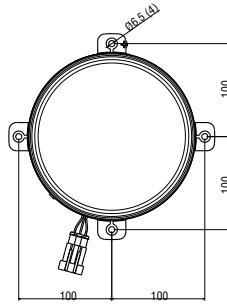

Farbalux Uzun Hüzme Far Farbalux High Beam Headlamp

Araç ön aydınlatma / Vehicle Front Lighting
Ece onaylı / Ece Homologated

Ürün No Product No	Servis No (Ampüllü) Service No (With Bulb)	Volt Voltage	Ayar Tipi Adjustment Type	Cam Tipi Glass Type	Ampul Bulb	Araç Soket Vehicle Socket	Koli Standartı Package Standard
13180E	13180F	12 V	Manuel (Manual)	Çizgisiz (Without Stripe)	H1/55W	TYCO (AMP) 282080-1	12
	13181F	24 V			H1/70W		12