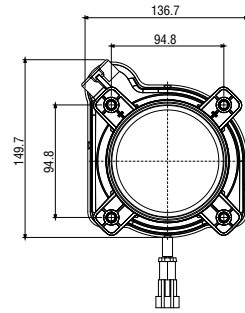

Cadface® Merceklı Kısa Hüzme Far + Pozisyon (Ledli/Siyah Çerçevesli) Projected Low Beam + Positioning (With Led/Black Frame)

Araç ön aydınlatma / Vehicle front lighting
Ece onaylı / Ece homologated

Ürün No Product No	Servis No (Ampüllü) Service No. (With Bulb)	Volt Voltage	Ayar Tipi Adjustment Type	Cam Tipi Glass Type	Ampul Bulb	Araç Soket Vehicle Socket	Koli Standartı (Adet/Piece)
15218E	15218F	12V	Manuel (Manual)	Çizgisiz (Without Stripe)	H1 55W LED	TYCO(AMP) 282080-1	12
15219E	15219F	24V			H1 70W LED		12
15220E	15220F	12V	Ayar Motorlu (With Leveling Acuator)		H1 55W LED		12
15221E	15221F	24V			H1 70W LED		12