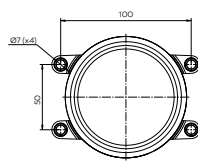

YENİ
NEW

Ø90 LED DRL Ø90 LED DRL

Araç ön aydınlatma / Vehicle Front Lighting
Ece onaylı / Ece Homologated

Ürün No Product No	Servis No (Ampullü) Service No (With Bulb)	Volt Voltage	Lens Tipi Lens Type	Ampul Bulb	Araç Soket Vehicle Socket	Koli Standartı (Adet/Piece)
15829E	15829F	12 V	PC Lens	LED	TYCO(AMP) 282080-1	30
15849E	15849F	24 V				30
15863E (Braketli/With Bracket)	15863F (Braketli/With Bracket)	12 V				30
15865E (Braketli/With Bracket)	15865F (Braketli/With Bracket)	24 V				30

YENİ
NEW