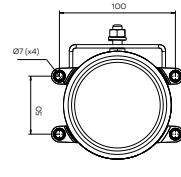

YENİ
NEW

Ø90 LED DRL Ø90 LED DRL

Araç ön aydınlatma / Vehicle Front Lighting
Ece onaylı / Ece Homologated

Ürün No Product No	Servis No (Ampullü) Service No (With Bulb)	Volt Voltage	Lens Tipi Lens Type	Ampul Bulb	Araç Soket Vehicle Socket	Koli Standartı (Adet/Piece)
15829E	15829F	12 V	PC Lens	LED	TYCO(AMP) 282080-1	30
15849E	15849F	24 V				30
15863E (Braketli/With Bracket)	15863F (Braketli/With Bracket)	12 V				30
15865E (Braketli/With Bracket)	15865F (Braketli/With Bracket)	24 V				30

YENİ
NEW