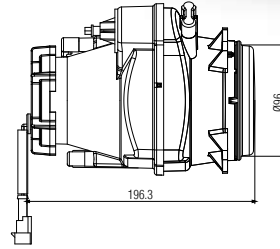

Araç ön aydınlatma / Vehicle Front Lighting
Ece onaylı / Ece Homologated

Ürün No Product No	Servis No (Ampullü) Service No (With Bulb)	Volt Voltage	Ayar Tipi Adjustment Type	Cam Tipi Glass Type	Ampul Bulb	Araç Soket Vehicle Socket	Koli Standartı (Adet/Piece)
13920E	13920F	12V	Manuel (Manual)	Çizgisiz (Without Stripe)	H1 55W LED	TYCO(AMP) 282080-1	12
13918E	13918F	24V			H1 70W LED		12
13919E	13919F	12V	Ayar Motorlu (With Leveling Acuator)		H1 55W LED		12
13917E	13917F	24V			H1 70W LED		12