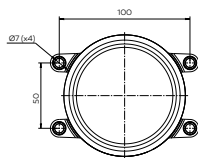

Ø90 LED DRL+Pozisyon Ø90 LED DRL+Position

Araç ön aydınlatma / Vehicle Front Lighting
Ece onaylı / Ece Homologated

Ürün No Product No	Servis No (Ampullü) Service No (With Bulb)	Volt Voltage	Lens Tipi Lens Type	Ampul Bulb	Araç Soket Vehicle Socket	Koli Standartı (Adet/Piece)
15887E	15887F	12 V	PC Lens	LED	TYCO(AMP) 282087-1	30
15888E	15888F	24 V				30
15889E (Braketli/With Bracket)	15889F (Braketli/With Bracket)	12 V				30
15890E (Braketli/With Bracket)	15890F (Braketli/With Bracket)	24 V				30