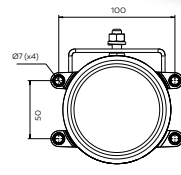

Ø90 LED DRL+Pozisyon Ø90 LED DRL+Position

Araç ön aydınlatma / Vehicle Front Lighting
Ece onaylı / Ece Homologated

Ürün No Product No	Servis No (Ampullü) Service No (With Bulb)	Volt Voltage	Lens Tipi Lens Type	Ampul Bulb	Araç Soket Vehicle Socket	Koli Standartı (Adet/Piece)
15887E	15887F	12 V	PC Lens	LED	TYCO(AMP) 282087-1	30
15888E	15888F	24 V				30
15889E (Braketli/With Bracket)	15889F (Braketli/With Bracket)	12 V				30
15890E (Braketli/With Bracket)	15890F (Braketli/With Bracket)	24 V				30