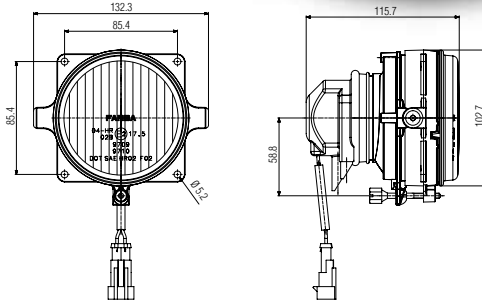

Çizgili
With Stripe