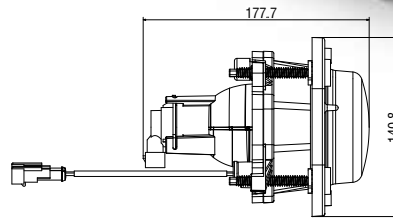

Bi-Halogen Kısa + Uzun Hızme Far Bi-Halogen Low + High Beam Lamp

Araç ön aydınlatma / Vehicle Front Lighting
Ece onaylı / Ece Homologated

Ürün No Product No	Servis No (Ampullü) Service No (With Bulb)	Volt Voltage	Ayar Tipi Adjustment Type	Cam Tipi Glass Type	Ampul Bulb	Araç Soket Vehicle Socket	Koli Standartı (Adet/Piece)
14247E	14247F	24V	Manuel (Manual)	Çizgisiz (Without Stripe)	H7 70W	DELPHI 12059180	20
14248E(RHD)	14248F(RHD)						20
14249E	14249F		Ayar Motorlu (With Leveling Acuator)			TYCO(AMP) 282080-1	20
14250E(RHD)	14250F(RHD)						20