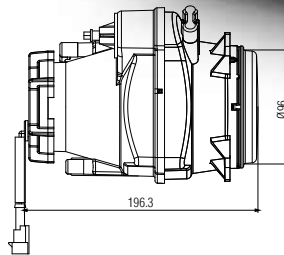

Cadface® Merceklı Kısa Hızme Far + Pozisyon (Ledli) Projected Low Beam + Positioning (With Led)

Araç ön aydınlatma / Vehicle front lighting
Ece onaylı / Ece homologated

Ürün No Product No	Servis No (Ampullü) Service No (With Bulb)	Volt Voltage	Ayar Tipi Adjustment Type	Cam Tipi Glass Type	Ampul Bulb	Araç Soket Vehicle Socket	Koli Standartı (Adet/Piece)
13569E	13569F	12 V	Manuel (Manual)	Çizgisiz (Without Stripe)	H1/55W LED	TYCO (AMP) 282080-1	12
13571E	13571F	24 V			H1/70W LED		12
13570E	13570F	12 V	Ayar Motorlu (With Leveling Acuater)		H1/55W LED		12
13572E	13572F	24 V			H1/70W LED		12