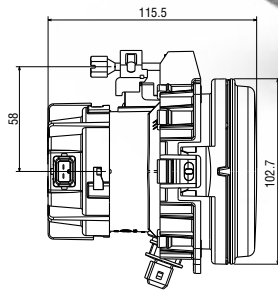

Yeni Cadface Spot Uzun Hüzme Far

New Cadface Spot High Beam Lamp

Araç ön aydınlatma / Vehicle Front Lighting
Ece onaylı / Ece Homologated

Ürün No Product No	Servis No (Ampüllü) Service No (With Bulb)	Volt Voltage	Cam Tipi Glass Type	Ampul Bulb	Araç Soket Vehicle Socket	Koli Standartı (Adet/Piece)
13574E	13574F	12 V	Çizgisiz (Without Stripe)	H1 55W	TYCO (AMP) 282762-1	24
	13575F	24 V		H1 70W		24