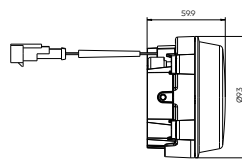

YENİ
NEW

Ø90 LED DRL Ø90 LED DRL

Araç ön aydınlatma / Vehicle Front Lighting
Ece onaylı / Ece Homologated

Ürün No Product No	Servis No (Ampullü) Service No (With Bulb)	Volt Voltage	Lens Tipi Lens Type	Ampul Bulb	Araç Soket Vehicle Socket	Koli Standartı (Adet/Piece)
15829E	15829F	12 V	PC Lens	LED	TYCO(AMP) 282080-1	30
15849E	15849F	24 V				30
15863E (Braketli/With Bracket)	15863F (Braketli/With Bracket)	12 V				30
15865E (Braketli/With Bracket)	15865F (Braketli/With Bracket)	24 V				30

YENİ
NEW