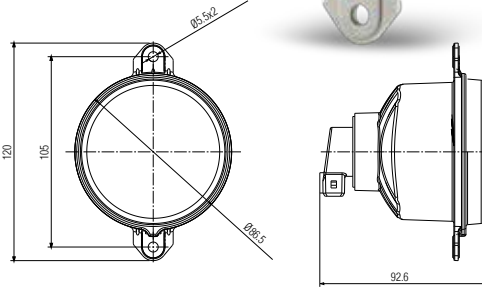

Ø70 Ön Sinyal Lambası Ø70 Front Signal Lamp

Araç ön aydınlatma / Vehicle Front Lighting
Ece onaylı / Ece Homologated

Ürün No Product No	Servis No (Ampülü) Service No (With Bulb)	Volt Voltage	Lens Tipi Lens Type	Ampul Bulb	Araç Soket Vehicle Socket	Koli Standartı (Adet/Piece)
12824E	12824F	12 V	Naturel (Natural)	PY21W	TYCO(AMP) 282762-1	24
	12830F	24 V				24
12827E	12827F	12 V	Turuncu (Amber)	PY21W		24
	12831F	24 V				24