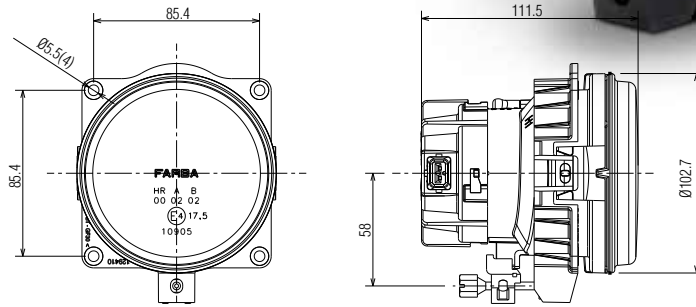

Yeni Cadface Sis Farı

(Askeri araçlar için)

New Cadface Fog Lamp

(For Military Vehicles)

Araç ön aydınlatma / Vehicle Front Lighting
Ece onaylı / Ece Homologated