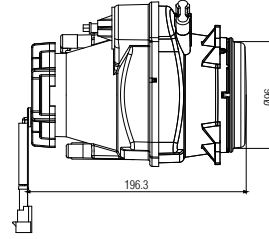

Cadface® Merceklı Kısa Hüzme Far + Pozisyon (Ledli) Projected Low Beam + Positioning (With Led)

Araç ön aydınlatma / Vehicle front lighting
Ece onaylı / Ece homologated

Ürün No Product No	Servis No (Ampüllü) Service No. (With Bulb)	Volt Voltage	Ayar Tipi Adjustment Type	Lens Tipi Lens Type	Ampul Bulb	Araç Soket Vehicle Socket	Koli Standartı (Adet/Piece)
12599E	12599F	12 V	Manuel (Manual)	PC Lens (PC Lens)	H1 55W LED	TYCO (AMP) 282080-1	12
12601E	12601F	12 V	Ayar Motorlu (With Leveling Acuator)				12