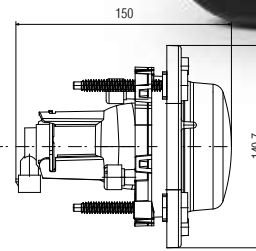

Ø 55 Merceklı Kısa Hüzme Far Ø 55 Projected Low Beam

Araç ön aydınlatma / Vehicle Front Lighting
Ece onaylı / Ece Homologated

Ürün No Product No	Servis No (Ampullü) Service No. (With Bulb)	Volt Voltage	Ayar Tipi Adjustment Type	Cam Tipi Glass Type	Ampul Bulb	Araç Soket Vehicle Socket	Paket Standartı (Package Standard)
14232E	14076F	12V	Manuel (Manual)	Çizgisiz (Without Stripe)	H1/55W	DELPHI 12059180	24
	14077F	24V			H1/70W		24
	14232F	24V			H1/70W		24
14075E	14075F	12V	Ayar Motorlu (With Leveling Acuator)		H1/55W		24
14028E	14028F	24V		H1/70W	24