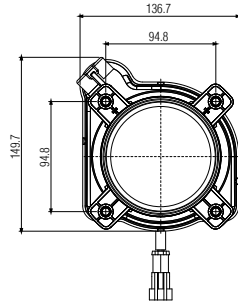

Araç ön aydınlatma / Vehicle Front Lighting
Ece onaylı / Ece Homologated

Ürün No Product No	Servis No (Ampullü) Service No (With Bulb)	Volt Voltage	Ayar Tipi Adjustment Type	Cam Tipi Glass Type	Ampul Bulb	Araç Soket Vehicle Socket	Koli Standartı (Adet/Piece)
13920E	13920F	12V	Manuel (Manual)	Çizgisiz (Without Stripe)	H1 55W LED	TYCO(AMP) 282080-1	12
13918E	13918F	24V			H1 70W LED		12
13919E	13919F	12V	Ayar Motorlu (With Leveling Acuator)		H1 55W LED		12
13917E	13917F	24V			H1 70W LED		12