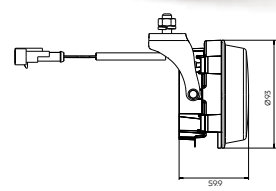

YENİ
NEW

Ø90 LED DRL Ø90 LED DRL

Araç ön aydınlatma / Vehicle Front Lighting
Ece onaylı / Ece Homologated

Ürün No Product No	Servis No (Ampullü) Service No (With Bulb)	Volt Voltage	Lens Tipi Lens Type	Ampul Bulb	Araç Soket Vehicle Socket	Koli Standartı (Adet/Piece)
15829E	15829F	12 V	PC Lens	LED	TYCO(AMP) 282080-1	30
15849E	15849F	24 V				30
15863E (Braketli/With Bracket)	15863F (Braketli/With Bracket)	12 V				30
15865E (Braketli/With Bracket)	15865F (Braketli/With Bracket)	24 V				30

YENİ
NEW