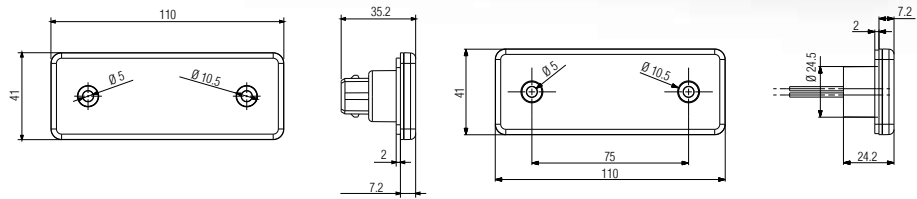

Yan Pozisyon + Refleks Lambası Side Marker + Reflex Lamp

Araç ön aydınlatma / Vehicle front lighting
Ece onaylı / Ece homologated

Ürün No Product No	Servis No (Ampullü) Service No (With Bulb)	Volt Voltage	Fonksiyon Function	Lens Tipi Lens Type	Ampul Bulb	Araç Soket Vehicle Socket	Koli Standartı (Adet/Piece)
13154E	13154F	12 V	Kablolu (With Cable)	Turuncu (Amber)	LED	TYCO (AMP) 282104-1	50
13426E	13426F	24 V					50