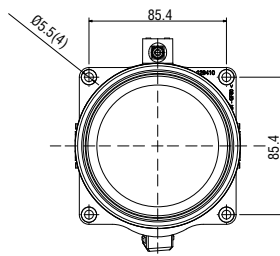

## Cadface Spot Uzun Hüzme + Park (Pozisyon) Far Cadface Spot High Beam + Park (Positioning) Lamp

Araç ön aydınlatma / Vehicle Front Lighting  
Ece onaylı / Ece Homologated

Ürün No Product No	Servis No (Ampüllü) Service No (With Bulb)	Volt Voltage	Cam Tipi Glass Type	Ampul Bulb	Araç Soket Vehicle Socket	Koli Standartı Package Standard
14231E	14217F	12V	Çizgisiz (Without Stripe)	H1 55W	TYCO(AMP) 282762-1	12
	14086F	24V		H1 70W		12
	14231F	24V		H1 70W		12