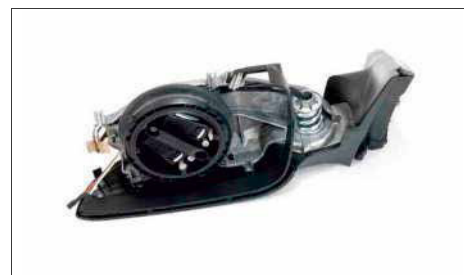

Outside Mirror | without mirror glass | for mirror heating | black | without housing | Surface: grained

Außenspiegel | ohne Spiegelglas | für Spiegelheizung | schwarz | ohne Gehäuse | Oberfläche: genarbt

- 3077006