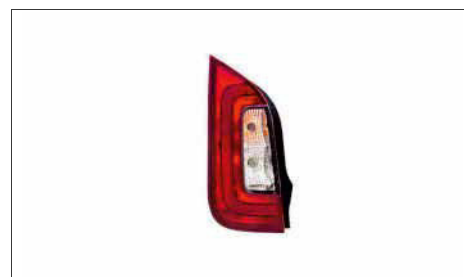

SKODA CITIGO 2011 - 2019

Combination rear light | Light Design: Bulb Technology | Housing colour: dark

Heckleuchte | Leuchten-Bauart: Glühlampen-Technologie | Gehäusefarbe: dunkel

1175001

1175002