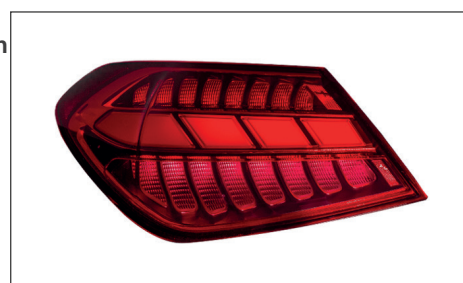

Combination rear light | outer section | Coming-Home-Leaving-Home Animation

Heckleuchte / äußerer Teil / Coming-Home-Leaving-Home Animation

1218011			ECE	LED
1218012			ECE	LED
1218013			ECE	LED
1218014			ECE	LED
1218015			SAE	LED
1218016			SAE	LED

OE reference

A2069069900
A2069062701
A2069062801
A2069062901
A2069063001
A2069063101