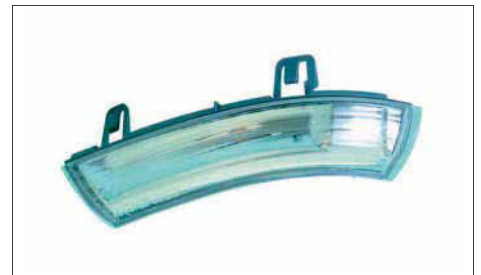

Original equipment for lights and mirrors

Original Erstausrüstungsqualität bei Leuchten und Spiegel

VW PASSAT Sedan (3C2), Wagon (3C5) 2005 - 2010

Indicator | Outside Mirror | Indicator colour lens: crystal clear | Indicator colour: yellow

Blinkleuchte | Außenspiegel | Lichtscheibenfarbe Blinkleuchte: glasklar | Blinker-Farbe: gelb

3003102