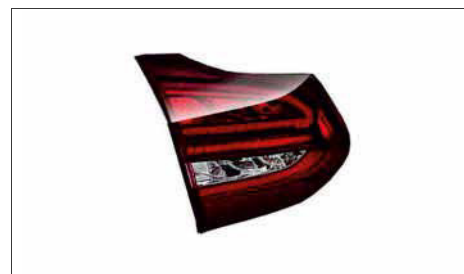

Heckleuchte | Innerer Teil

1134013			LED	ECE
1134014			LED	ECE
1134015			LED	ECE
1134016			LED	ECE
1134019			LED	SAE
1134020			LED	SAE

**MERCEDES-BENZ CLK (C208), Convertible (A208) 1997 - 1999**

Cover, outside mirror | Three-piece | Surface: primed