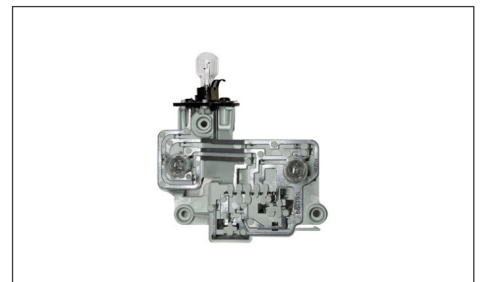

MERCEDES-BENZ S-CLASS (W221) 2009 – 2013

Lamp base | with bulb | Facelift

Lampenträger / mit Glühlampe / Facelift

Fits to rear light: / Passt in Heckleuchte:

1072001

1072002