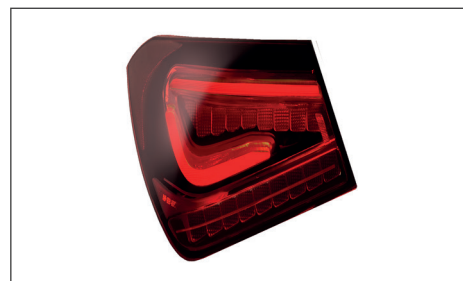

MERCEDES-BENZ CLA (CX118) 2022 -

Combination rear light | outer section | FACELIFT

Heckleuchte / äußerer Teil / FACELIFT

				<i>OE reference</i>
606750021	◀		ECE LED	A1189063501
606750022	▶		ECE LED	A1189063601
606750023	◀		ECE LED	A1189063701
606750024	▶		ECE LED	A1189063801
606750025	◀		SAE LED	A1189063901
606750026	▶		SAE LED	A1189064001